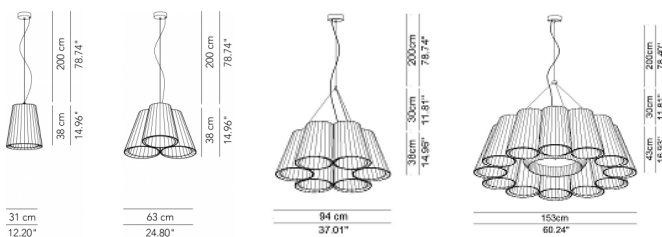

IP20

Single pendant
lamp

Florinda 6 View
from below

Ceiling rose detail

Florinda 12 ETL
version

* on demand

** cable on measure

Technical features

products: Florinda Florinda 1

design: Romano + Menegon 2010

Florinda 1 - Pendant lamp	Ø 31 x 38 cm 2 Kg	lamp type 1xE27 max watt 70 W HES	FLOESO001P01
Florinda 3 - Pendant lamp	Ø 63 x 38 cm 7 Kg	lamp type 3xE27 max watt 70 W HES	FLOESO003P01
Florinda 6 - Pendant lamp	Ø 94 x 38 cm 10 Kg	lamp type 6xE27 + 1xE14 max watt 6 X 70 W + 1 X 42 W HES	FLOESO006P01
Florinda 12 - Pendant lamp	Ø 153 x 43 cm 35 Kg	lamp type 12xE27 + 3x max watt 12X70 W HES + 3X42 W HES	FLOESO012P02

IP20

Wall lamp

Florinda 6 View
from below

* on demand

Technical features

products: Florinda Florinda 3

design: Romano + Menegon 2010

Florinda 3 - Ceiling lamp	Ø 63 x 41 cm 7 Kg	lamp type 3xE27 max watt 70 W HES	FLOEPL003P01
Florinda 6 - Ceiling lamp	Ø 94 x 41 cm 10 Kg	lamp type 6xE27 + 1xE14 max watt 6 X 70 W + 1 X 42 W HES	FLOEPL006P01
Florinda 12 - Ceiling lamp	Ø 153 x 51 cm 36 Kg	lamp type 12xE27 + 3x max watt 12X70 W HES + 3X42 W HES	FLOEPL012P02

Ø 31,5 x 40,5 cm
0,4 Kg

lamp type 2xE27
max watt 42 W HES

FLOEAP002P01