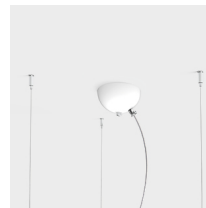

Geblackl technical features

products: Florinda

design: Romano + Menegon 2010

Finiture

Tessuti diffusore

Plissé

Plissé ribbon

Fabric lampshade,
metal structure

IP20

Single pendant
lamp

Florinda 6 View
from below

Ceiling rose detail

Florinda 12 ETL
version

* on demand

** cable on measure

Technical features

products: Florinda Florinda 1

design: Romano + Menegon 2010

Florinda 1 - Pendant lamp	Ø 31 x 38 cm 2 Kg	lamp type 1xE27 max watt 70 W HES	FLOESO001P01
Florinda 3 - Pendant lamp	Ø 63 x 38 cm 7 Kg	lamp type 3xE27 max watt 70 W HES	FLOESO003P01
Florinda 6 - Pendant lamp	Ø 94 x 38 cm 10 Kg	lamp type 6xE27 + 1xE14 max watt 6 X 70 W + 1 X 42 W HES	FLOESO006P01
Florinda 12 - Pendant lamp	Ø 153 x 43 cm 35 Kg	lamp type 12xE27 + 3x max watt 12X70 W HES + 3X42 W HES	FLOESO012P02