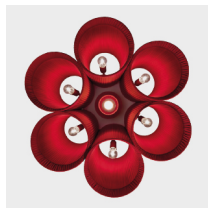

Florinda 6 View
from below

* on demand