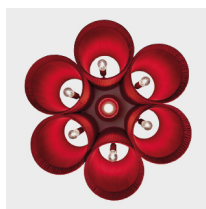

Florinda 6 View
from below

* on demand